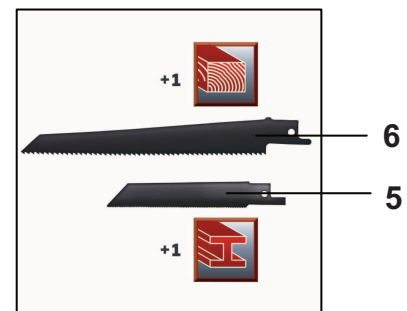

Standard accessories

- Saw blade for metal (5)
- Saw blade for wood (6)

Technical Data

- | | |
|--------------------------------------|-------------------------------|
| ■ Mains: | 230 - 240 V ~ 50 Hz |
| ■ Power: | 650 W |
| ■ Strokes: | 500 – 3,000 min ⁻¹ |
| ■ Cutting depth max. (wood / metal): | 150 / 10 mm |
| ■ Saw blade thickness: | 0.5 – 1.4 mm |
| ■ Stroke height: | 20 mm |
| ■ Product weight: | 2.8 kg |

Logistic Data

- | | |
|-----------------------|-------------------|
| ■ Net weight: | 2.9 kg |
| ■ Gross weight: | 3.2 kg |
| ■ Packing dimensions: | 490 x 80 x 180 mm |
| ■ Bar code: | 4006825 585292 |
| ■ Sales unit: | 5 pcs |